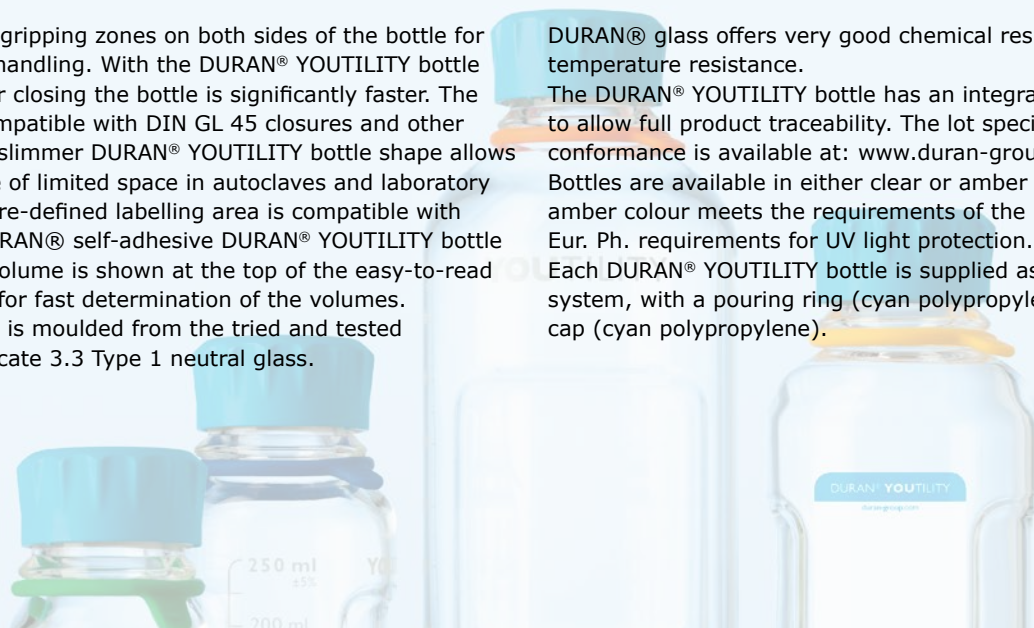

LABORHITS

Duran® YOUTILITY Bottle System

Specially shaped gripping zones on both sides of the bottle for easier and safer handling. With the DURAN® YOUTILITY bottle thread opening or closing the bottle is significantly faster. The thread is fully compatible with DIN GL 45 closures and other accessories. The slimmer DURAN® YOUTILITY bottle shape allows more optimal use of limited space in autoclaves and laboratory refrigerators. A pre-defined labelling area is compatible with the dedicated DURAN® self-adhesive DURAN® YOUTILITY bottle labels. Nominal volume is shown at the top of the easy-to-read graduation scale for fast determination of the volumes. Glass bottle body is moulded from the tried and tested DURAN® borosilicate 3.3 Type 1 neutral glass.

DURAN® glass offers very good chemical resistance and high temperature resistance.

The DURAN® YOUTILITY bottle has an integrated Retrace Code to allow full product traceability. The lot specific certificate of conformance is available at: www.duran-group.com.

Bottles are available in either clear or amber coloured glass. The amber colour meets the requirements of the USP <660> and Eur. Ph. requirements for UV light protection.

Each DURAN® YOUTILITY bottle is supplied as a complete system, with a pouring ring (cyan polypropylene) and a GL 45 cap (cyan polypropylene).

Capacity ml	Colour	Ext. diam mm	Height mm	PK	Cat. No.
125	clear	55	124	4	9.071 679
250	clear	66	158	4	9.071 678
500	clear	78	193	4	9.071 677
1000	clear	93	253	4	9.071 676
125	amber	55	124	4	9.071 672
250	amber	66	158	4	9.071 673
500	amber	78	193	4	9.071 674
1000	amber	93	253	4	9.071 675

Accessories

Description	PK	Cat. NO.
Spare screw caps, GL 45, cyan, PP, food safe	10	9.209 137
Spare pouring ring, GL 45, cyan, PP	16	9.209 138
Bottle tags, GL 45, 8 colours (2 tags each), silicone	16	9.209 139
Self-adhesive label set, 200 bottle cap labels, PES	1	9.209 140